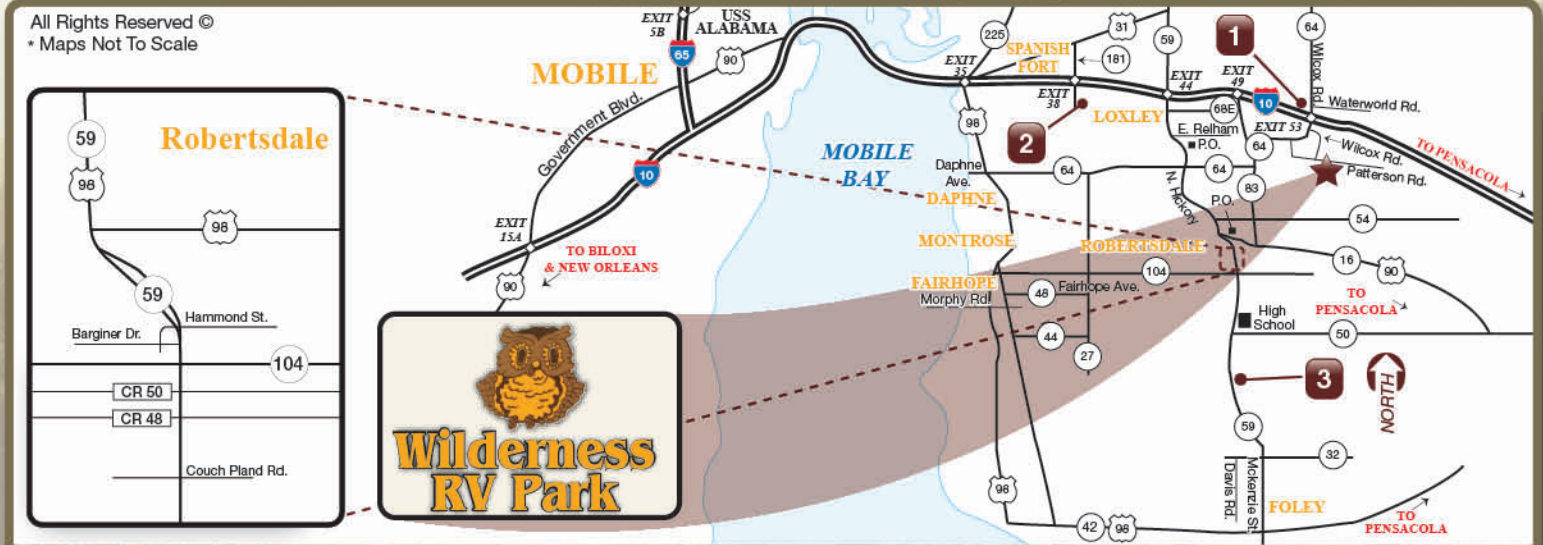

Memberships At Modest Prices

All Sites Are Full Hook-Ups and Pull-Thrus

FISHING RULES
 1. Fish - Catfish, Bass and Bream
 2. Keepers - 12" or Longer
 3. No License Required

PARK RULES - Please Read Carefully

- Quiet hours from 10 p.m. - 7 a.m.
- PETS - Must be on a leash, no pens. You must clean up after your pet and put waste into garbage dumpster.
- TRASH - Do not leave in sites. Take to dumpster by front gate.
- RUGS - Please, no larger than 3 ft. square (our grass is dying).
- Check-out time is noon.
- One car or truck per site.
- No golf carts.
- No parking on empty sites.
- No washing vehicles.
- No campfires.

TV Channels

3	ABC
5	CBS
10	FOX
15	NBC
21	Independent
33	Independent
42	PBS
44	Independent
55	WB

Satellite Dish

Latitude 87° • Longitude 30°
Set Receiver To Channel 4

All Rights Reserved ©
* Maps Not To Scale