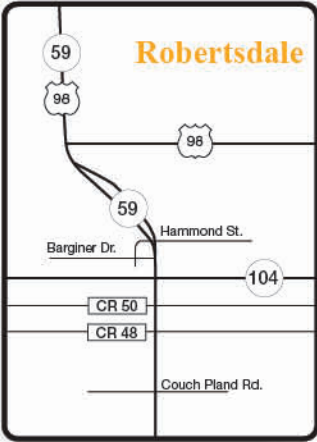

TV Channels

3	ABC
5	CBS
10	FOX
15	NBC
21	Independent
33	Independent
42	PBS
44	Independent
55	WB

Satellite Dish

Latitude 87° • Longitude 30°
Set Receiver To Channel 4

All Rights Reserved ©
* Maps Not To Scale