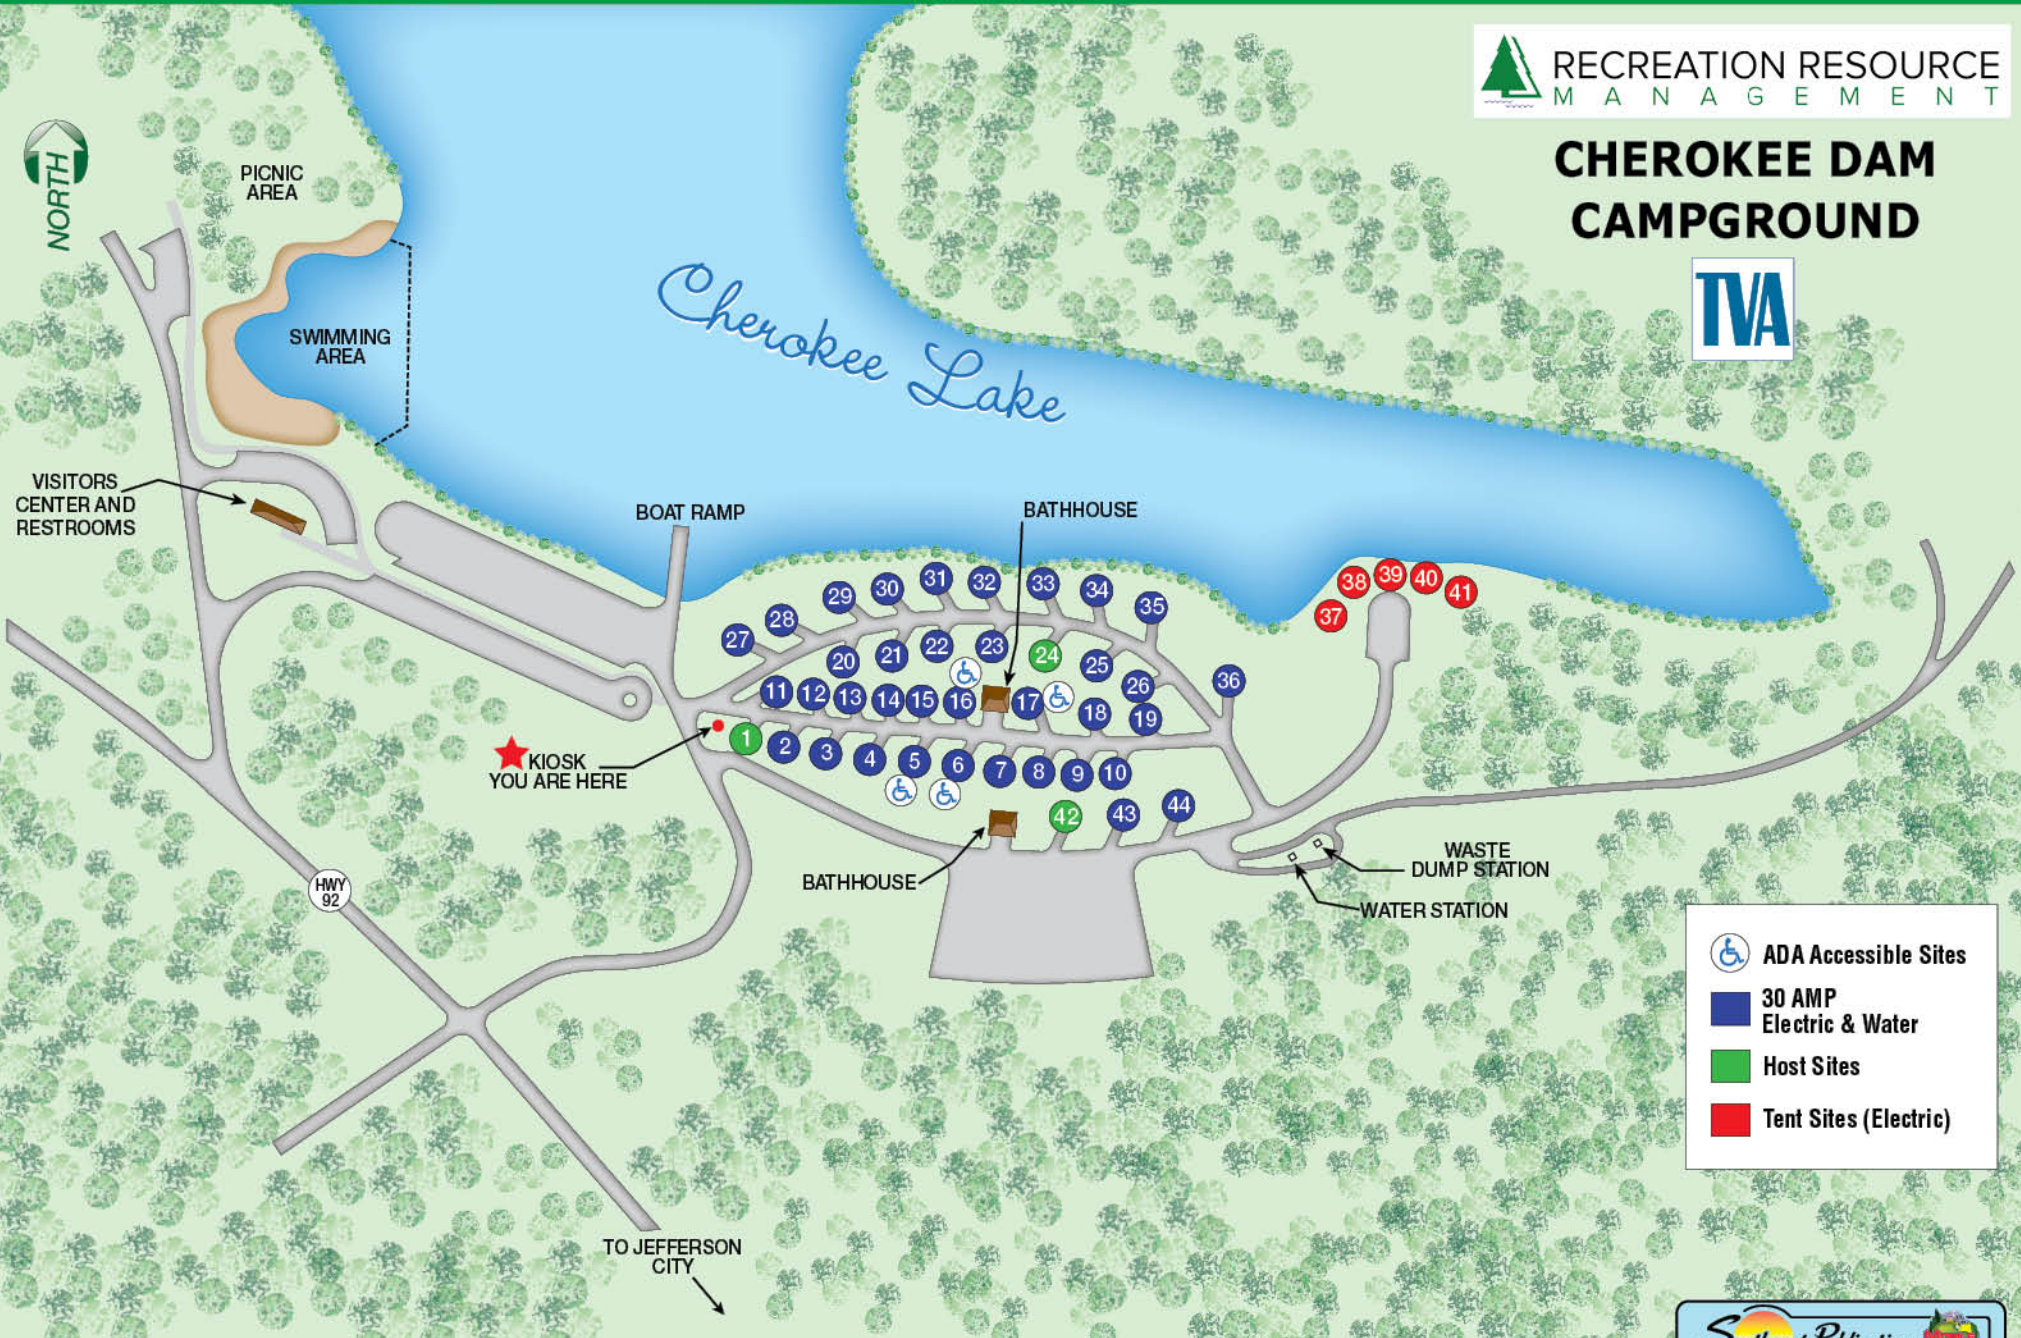

# CHEROKEE DAM CAMPGROUND

2805 N. Highway 92 | Jefferson City, TN 37760

[gibson@camprrm.com](mailto:gibson@camprrm.com) | [camprrm.com/parks/chokeee-dam-campground](http://camprrm.com/parks/chokeee-dam-campground)

## CHEROKEE DAM CAMPGROUND

- ADA Accessible Sites
- 30 AMP Electric & Water
- Host Sites
- Tent Sites (Electric)