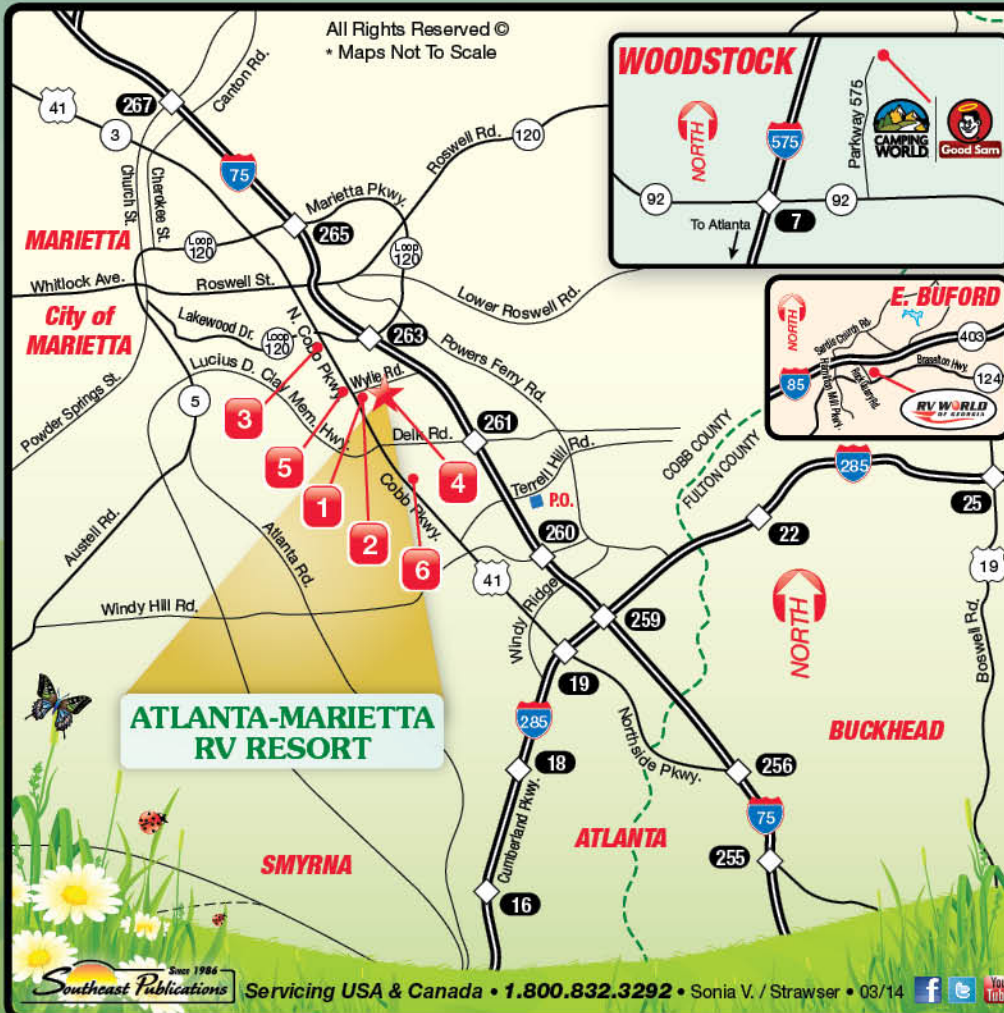

El Ranchero

RESTAURANTE MEXICANO

770-427-9737

562 Cobb Pkwy. Marietta

SHOW THIS AD

Buy One Combination with Two Drinks
and get the Second Combination FREE!

COBB Liquor Store and Food Mart

Your Neighborhood Covenant and Liquor Store

Your **ONE STOP SHOP** for **BEER,**
WINE & LIQUOR

770-428-2070

1405 Cobb Pkwy. South • Marietta, GA 30060

The Laundry Stop

Coin Laundry 8 a.m. to 8 p.m.

Wash-Dry-Fold M-F: 8-6 Sat: 8-12

Dry Cleaning M-F: 8-6 Sat: 8-12