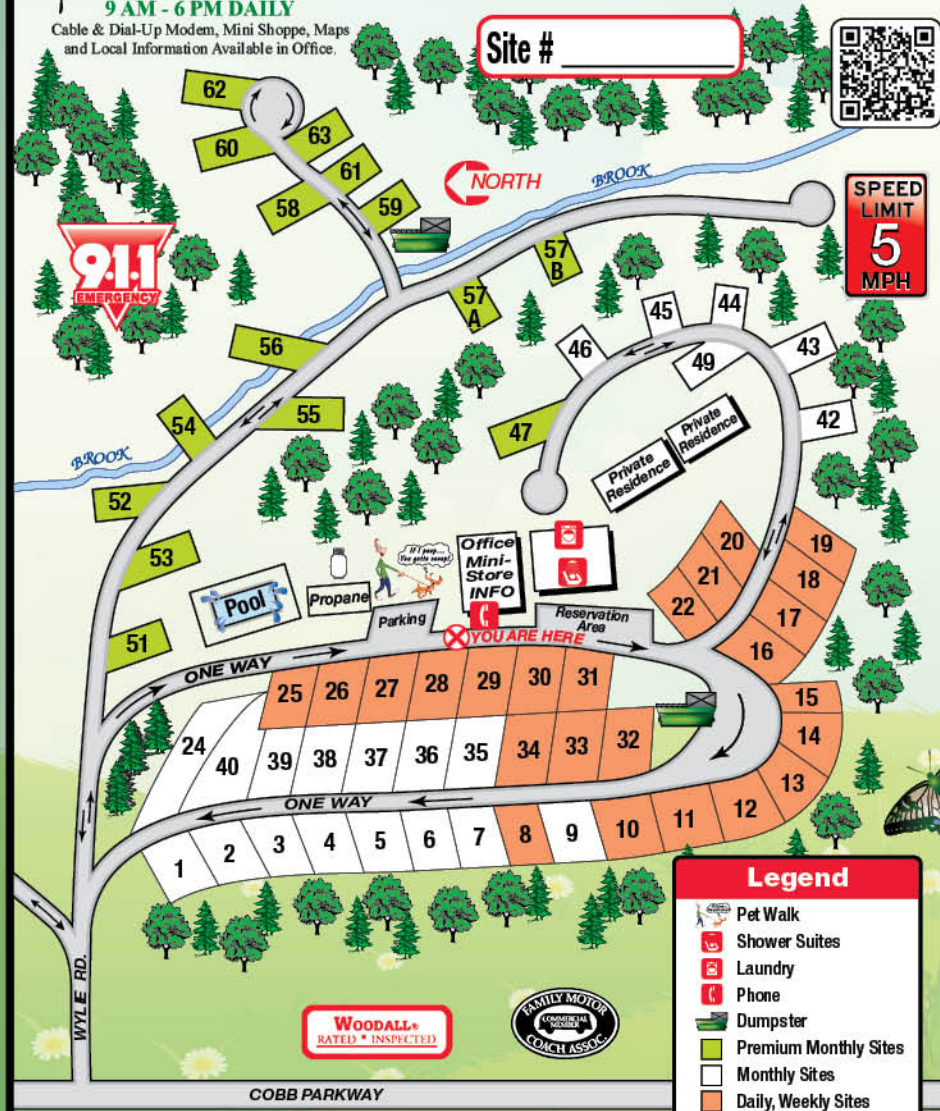

OFFICE HOURS

9 AM - 6 PM DAILY

Cable & Dial-Up Modem, Mini Shoppe, Maps and Local Information Available in Office.

CHECK IN: AFTER 1 PM • CHECK OUT: BEFORE 1 PM

Site # _____

Legend

- Pet Walk
- Shower Suites
- Laundry
- Phone
- Dumpster
- Premium Monthly Sites
- Monthly Sites
- Daily, Weekly Sites

10% OFF PARTS
With Coupon

\$25.00 OFF
Any Repair Over \$100

770-945-2112

2289 East Rock Quarry Rd. • Buford, GA 30519

Located on I-85 Exit 120 Hamilton Mill Rd.

www.RVWORLDGEORGIA.com

CAMPING WORLD

THE NATION'S **LARGEST NETWORK**
OF RV STORES & SERVICES WITH
OVER 100 LOCATIONS TO SUIT
ANY OF YOUR RVING NEEDS!

Your **ONE STOP SHOP** for **BEER,**
WINE & LIQUOR

770-428-2070

1405 Cobb Pkwy. South • Marietta, GA 30060

The Laundry Stop

Coin Laundry 8 a.m. to 8 p.m.

Wash-Dry-Fold M-F: 8-6 Sat: 8-12

Dry Cleaning M-F: 8-6 Sat: 8-12